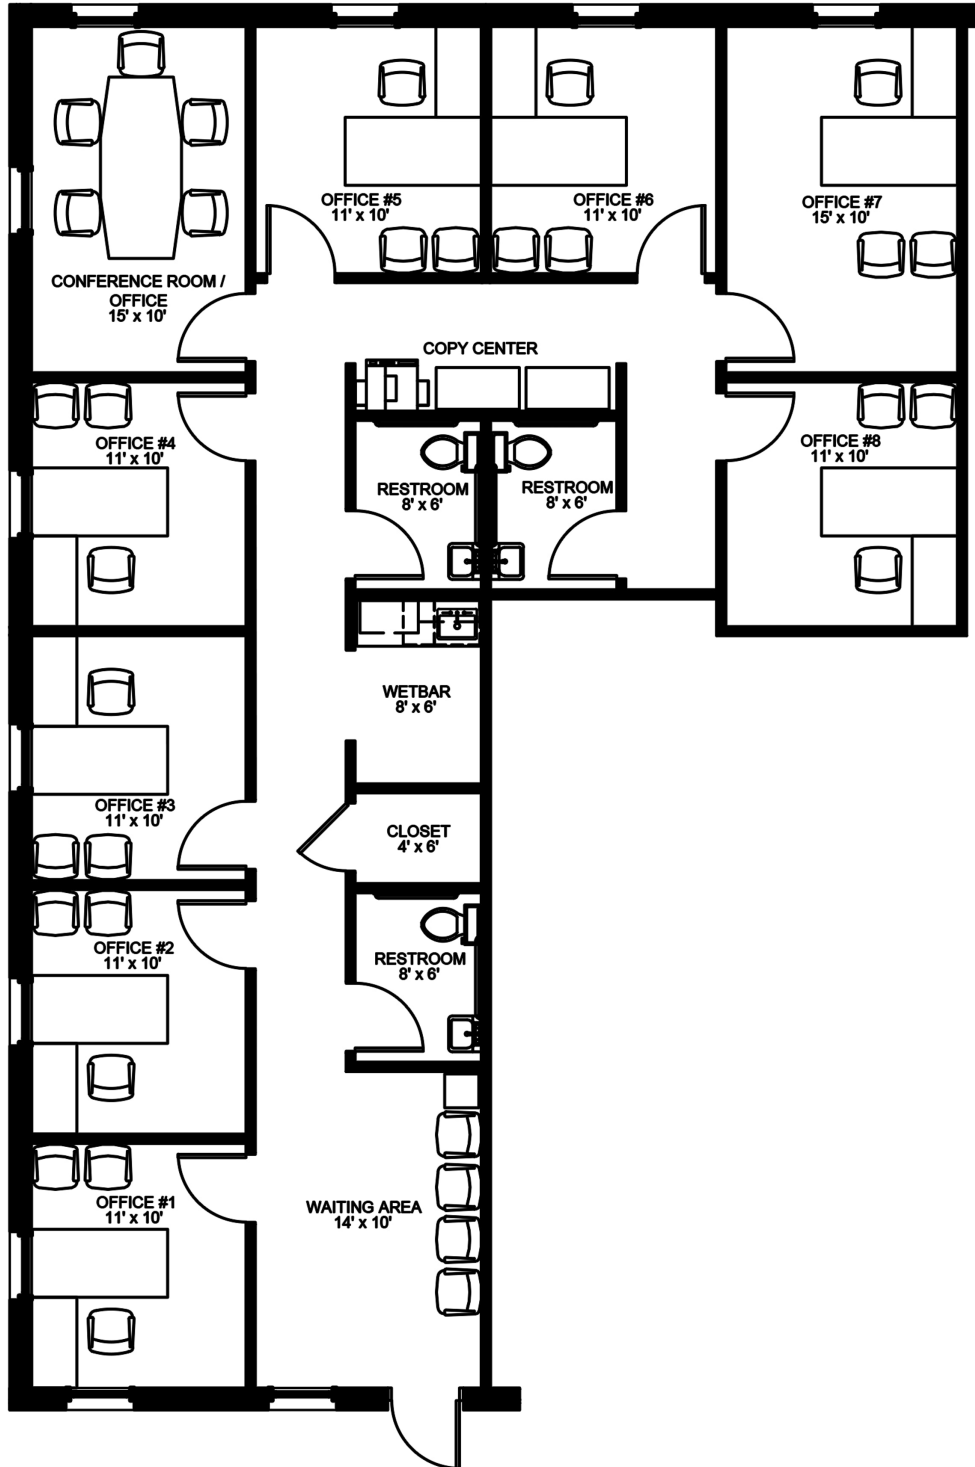

# STD-1.5-PRO-DR-9\_OFF-END

Professional Office Space ± 0 sqft

ROOM SIZES MAY VARY SLIGHTLY BY LOCATION  
(FURNITURE NOT INCLUDED)

Floorplan #298 - AUS-79-1210.1